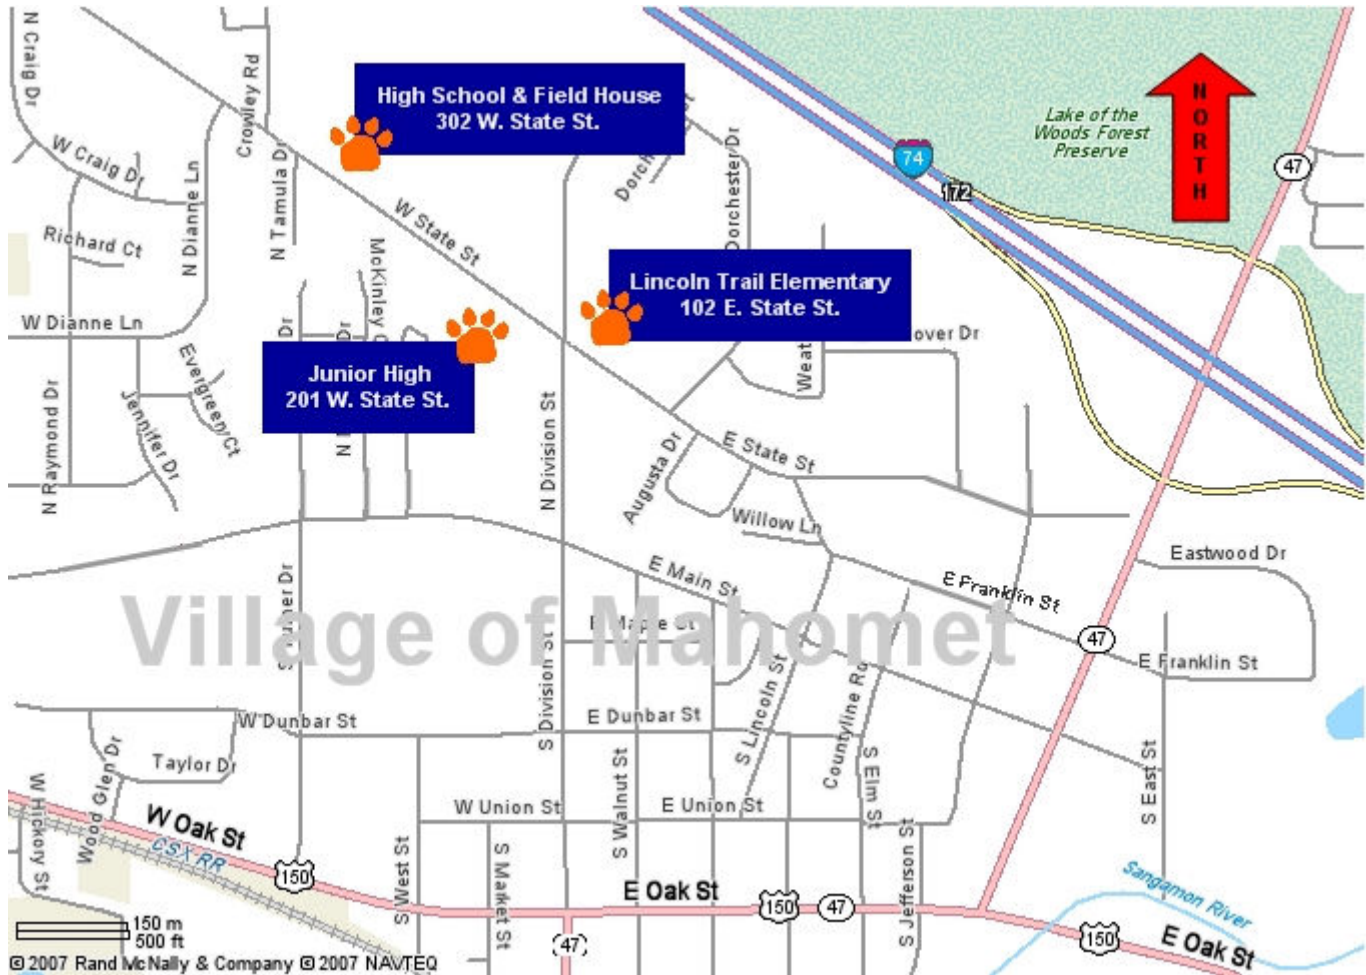

Directions and MAP to Gyms

Directions coming from West (Bloomington, Peoria):

- Get on I-74 EAST
- Take Exit 172 (IL-47, Mahomet, Gibson City) on the **R**
- Turn **R** onto IL-47
- Turn **R** onto E Franklin St at the first stoplight
- At the next stop sign, continue on E Franklin St **R**
- Go **L** onto E State St. All Schools are on State Street 2 blocks down.

Directions coming from West (Springfield Decatur):

- Get on I-72 EAST
- Take Exit 176 (IL-47, Mahomet) on **R**
- Bear **L** on the ramp onto IL-47; street becomes S Division St (5.5 miles). The second stop sign is State Street.
- Go straight to Lincoln Trail or turn **L** to go to the Junior High or High School/Field House.

Directions coming from East (Indiana, Danville, Champaign):

- Get on I74 WEST
- Take Exit 172 (IL-47, Mahomet, Gibson City) on the **R**
- Turn **L** onto IL-47 4 blocks to the first stoplight
- Turn **R** onto E Franklin St
- At the next stop sign, continue on E Franklin St **R**
- Go **L** onto E State St. All Schools are on State Street 2 blocks down.

For directions from your exact location, use www.mapquest.com or similar internet tool for the addresses below for all of the schools. The schools are in a 1 block radius from each other, all on State Street in Mahomet.